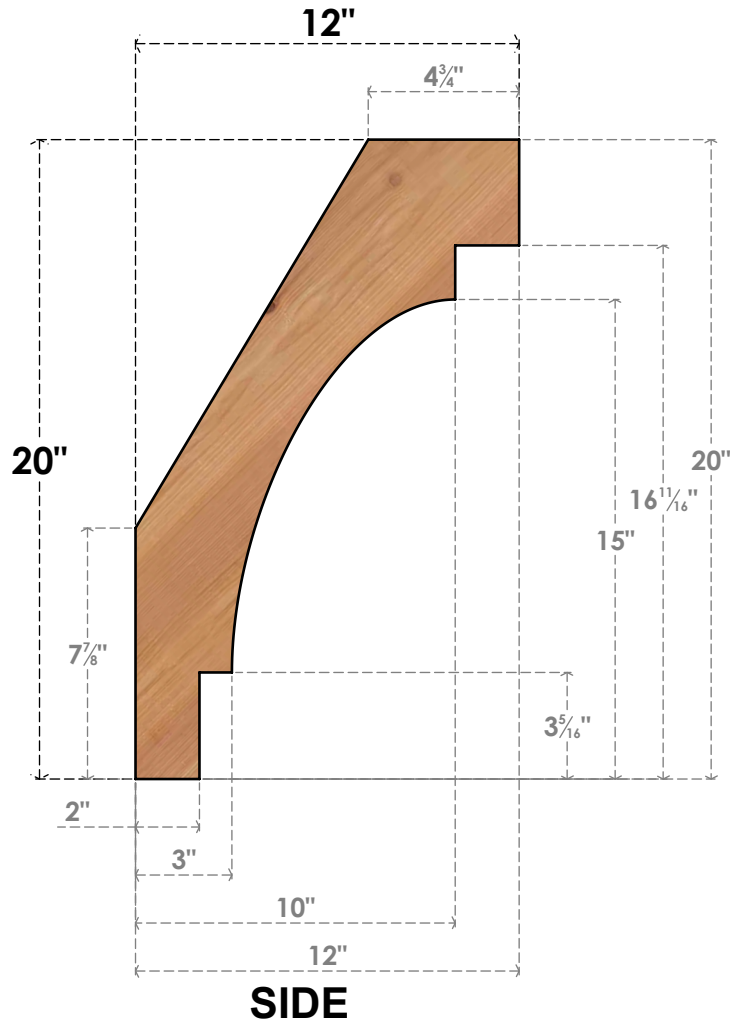

# BRC06X12X20MRC00SWR

5 1/2"W X 12"D X 20"H MERCED SMOOTH BRACE, WESTERN RED CEDAR

EKENA MILLWORK  
 2300 WEST MAIN ST.  
 CLARKSVILLE, TX 75426  
 TOLL FREE: 866-607-0453  
 WWW.EKENAMILLWORK.COM

### NOTES

1. INSTALLATION TO BE COMPLETED IN ACCORDANCE WITH MANUFACTURER'S SPECIFICATIONS.
2. DRAWING MAY NOT BE TO SCALE
3. THIS DRAWING IS INTENDED FOR DESIGN AND PLANNING PURPOSES ONLY.
4. ALL INFORMATION CONTAINED HEREIN WAS CURRENT AT THE TIME OF DEVELOPMENT BUT MUST BE REVIEWED AND APPROVED BY THE PRODUCT MANUFACTURER TO BE CONSIDERED ACCURATE.
5. PRODUCTS ARE NOT KILN DRIED. THIS ITEM IS UNIQUE AND WILL CONTAIN THE NATURAL VARIATIONS THAT THE WOOD SPECIES OFFERS. THIS MAY RESULT IN VARIATIONS UP TO 1/4"